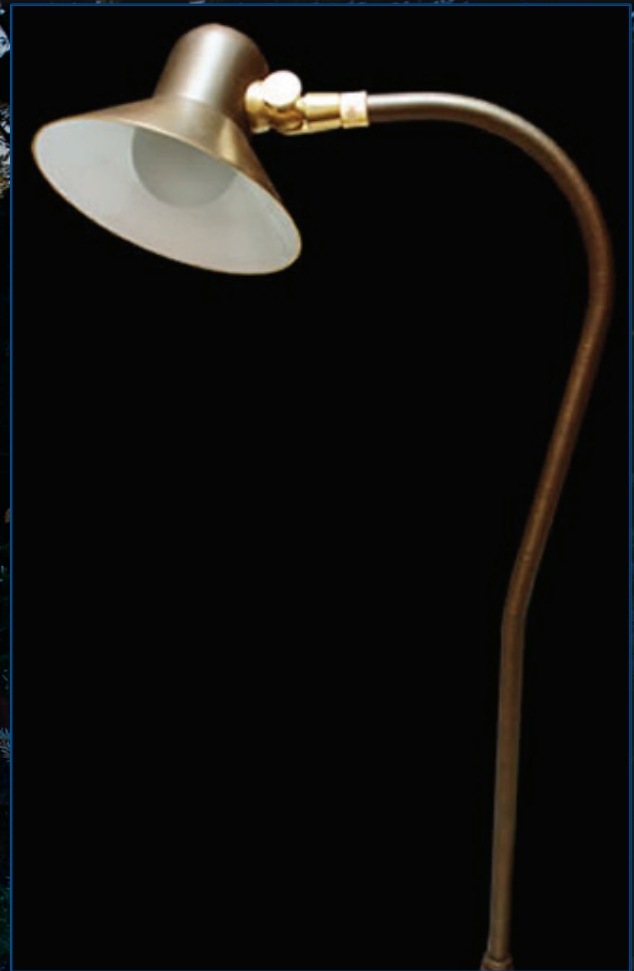

SOLARIS PATH LIGHT

Specifications

Voltage: 12 & 24 Volt
Construction: Machined Brass
Finish: Weathered Brass
Socket: Beryllium Copper, pre-greased
Shroud: Machined Brass
Collar: Fully Adjustable, 360° Rotation (Solaris)
Mounting: Brown PVC Stabilizer Stake
Weight: 2.3 lbs.
Wire: 25 Feet, Intelli-Flex Wire, Anti-Moisture Migration Connections
Default Lamp: 20 Watt Astro-Brite/Astro-Green
Other Lamps Available Upon Request
Maximum Wattage: 20 Watts

WTSOLA-NL

Experience the marriage of beauty and durability as each Odyssey line fixture is built from solid brass and stainless steel and designed to last a lifetime.

Product Description

Elegant and stylish, the Solaris features a fully articulating shroud allowing maximum design control. The 5.5 inch bell shape shroud tilts and rotates to illuminate walkways or any other walking area with high efficiency. It's 20 Watt Astro-Brite lamp is ideal for creating a soft glow.

Standing 24 inches tall and featuring a soft curve stem, the Jupiter's sleek design is able to cast light patterns of up to 15 feet in surface area. The bell shape shroud houses a small, yet powerful, 20 watt Astro-Brite lamp.