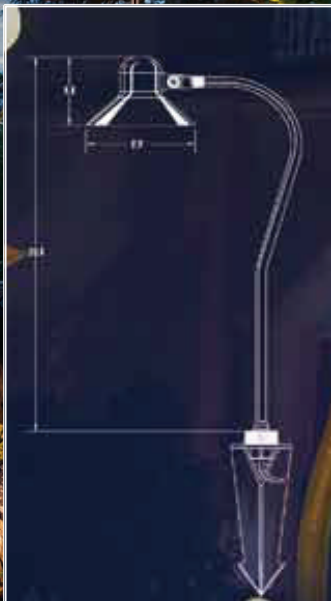

SOLARIS PATH LIGHT

Specifications

Voltage: 12 & 24 Volt
Construction: Machined Brass
Finish: Weathered Brass
Socket: Beryllium Copper, pre-greased
Shroud: Machined Brass
Collar: Fully Adjustable, 360° Rotation (Solaris)
Mounting: Brown PVC Stabilizer Stake
Weight: 2.3 lbs.
Wire: 25 Feet, Intelli-Flex Wire, Anti-Moisture Migration Connections
Default Lamp: 20 Watt Astro-Brite/Astro-Green
Other Lamps Available Upon Request
Maximum Wattage: 20 Watts

WTSOLA-NL

Experience the marriage of beauty and durability as each Odyssey line fixture is built from solid brass and stainless steel and designed to last a lifetime.

Product Description

Elegant and stylish, the Solaris features a fully articulating shroud allowing maximum design control. The 5.5 inch bell shape shroud tilts and rotates to illuminate walkways or any other walking area with high efficiency. It's 20 Watt Astro-Brite lamp is ideal for creating a soft glow.

Standing 24 inches tall and featuring a soft curve stem, the Jupiter's sleek design is able to cast light patterns of up to 15 feet in surface area. The bell shape shroud houses a small, yet powerful, 20 watt Astro-Brite lamp.