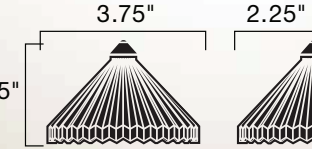

**EASILY CONVERTED
TO LED WITH THE
APPROPRIATE BULB**

Hybrid Deck & Patio

Bring Outdoor Living Areas Into
The Light