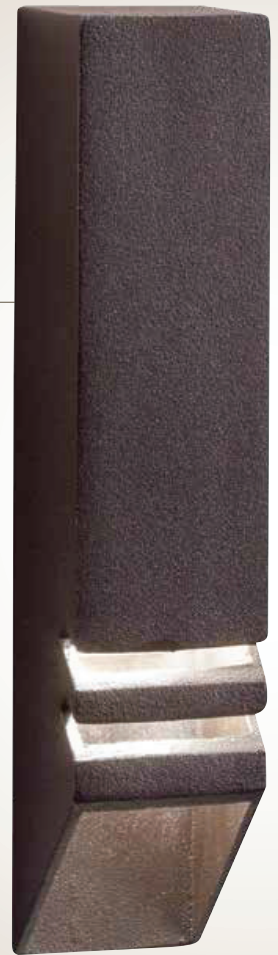

LOUVERED DOWN LIGHT

Compact and contemporary, designed for lighting on rails, along decks, patios or stairways.

15066 AZT - Textured Architectural Bronze
15066 WHT - Textured White

Aluminum

12V T5 wedge base socket

6.5-W(VA) 918X (17022) Xenon light source
Power usage at 12V AC input
VA MAX: 6.5-W(VA)

4-W(VA) 901X (17021)

N/A

72" of usable #18-2, SPT-1-W leads. Cable connector supplied

Stainless steel mounting plate

U.S. Patent No. D437,445

Mounting Height	.5'	1'	1.5'	2'	2.5'	3'	3.5'	4'
6"	5.2	.4	-	-	-	-	-	-
12"	19.	.6	.1	-	-	-	-	-
30"	2.4	.2	.1	-	-	-	-	-

AZT

WT066

**EASILY CONVERTED
TO LED WITH THE
APPROPRIATE BULB**