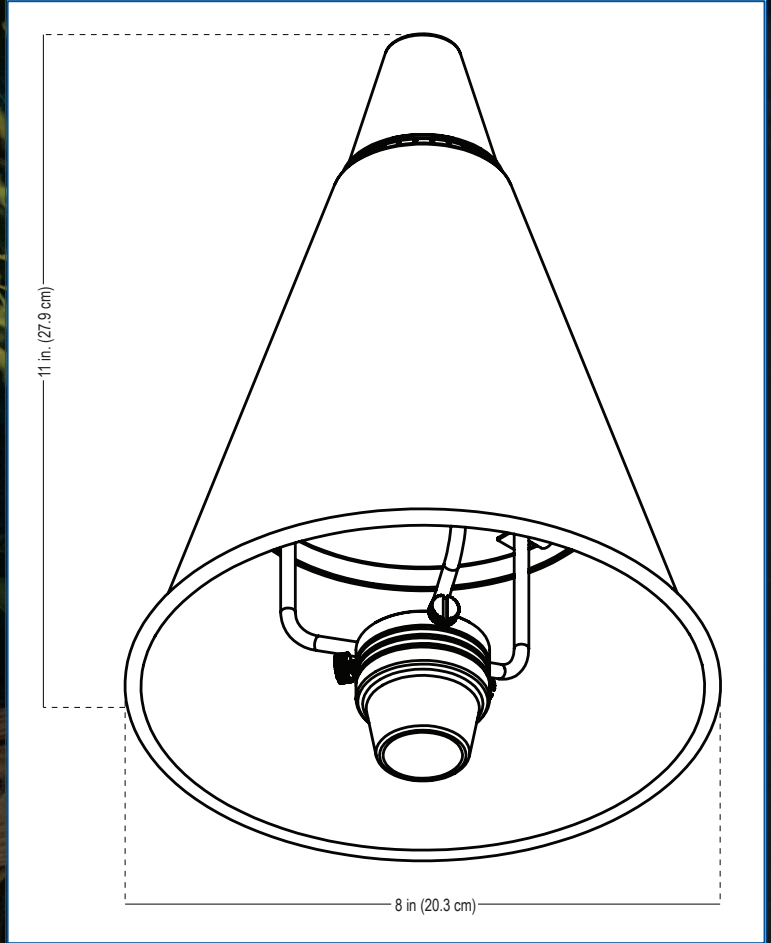

**HAT ONLY, STEMS
SOLD SEPARATELY**

Specifications and Features:

Body: Brass area light hat, aged brass finish

Housing: Basin to hold outdoor torch fluid (oil not included)

Cap: Metal Snuffing Cap with Chain

Collar: Solid brass collar

Wick: Braided Wick with Brass Holder

Warranty: Lifetime warranty

LandLight

Enhance The Night

**EASILY CONVERTED
TO LED WITH THE
APPROPRIATE BULB**

Enhance The Night - www.landlight.ca