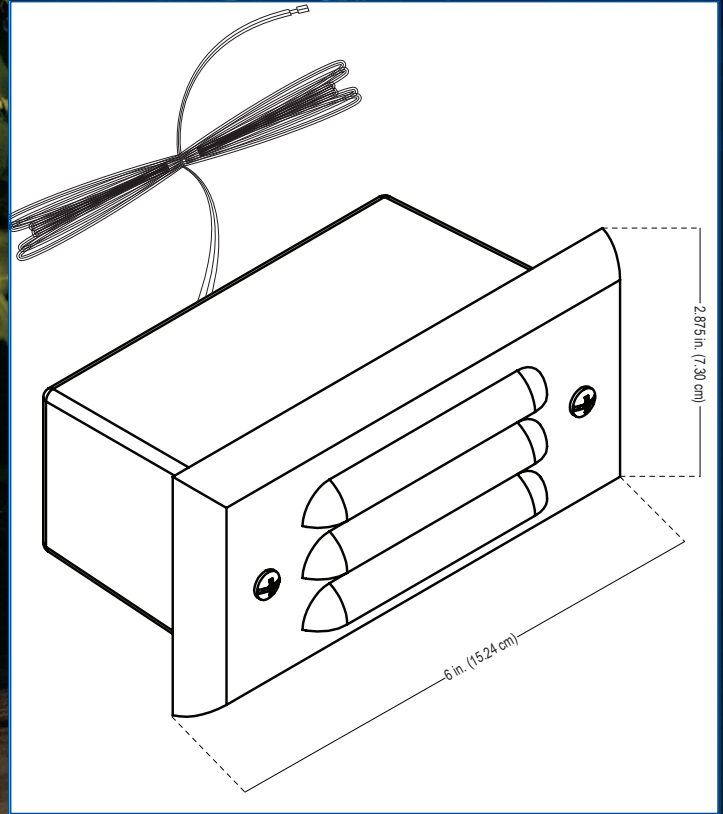

BRASS LOUVERED STEP LIGHT

LandLight
Enhance The Night

WTSL200

**EASILY CONVERTED
TO LED WITH THE
APPROPRIATE BULB**

Specifications and Features:

Body: Brass fixture, aged brass finish

Face plate: Solid brass louvered face plate with securing screws and clear glass lens

Socket: Spring loaded ceramic bi-pin socket with dual contact

Wire: 25' Foot wire lead, 16 awg (UL listed), brown, Pre-connected to the fixture, Pre-stripped for easy wire connection

Warranty: Lifetime warranty on fixture housing