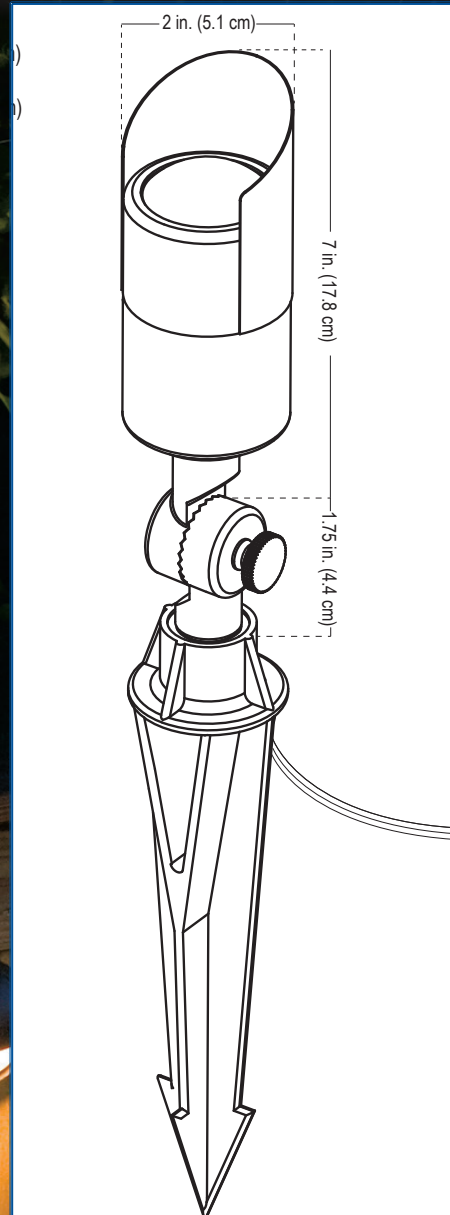

## BRASS COPPER SPOT

LandLight  
Enhance The Night

WTBL105COP

### Specifications and Features:

**Body:** Copper fixture, natural copper finish

**Knuckle:** Cast brass knuckle with dial adjustment, natural brass finish

**Shroud:** Fully adjustable copper shroud with rubber gasket

**Lens:** Clear convex lens

**Socket:** Spring loaded ceramic bi-pin socket with dual contact and lamp clips

**Wire:** 18 inch wire lead, 16 awg (UL listed), brown, Pre-connected to the fixture, Pre-stripped for easy wire connection

**Stake:** Plastic ground stake, attached to the fixture (8.5 in; 21.6 cm length)

**Warranty:** Lifetime warranty on fixture housing

**Certifications:** Complies with the requirements of UL-1838 and CAN/CSA-C22.2 No. 250.7. Identified with the ETL and cETL Listed Mark.